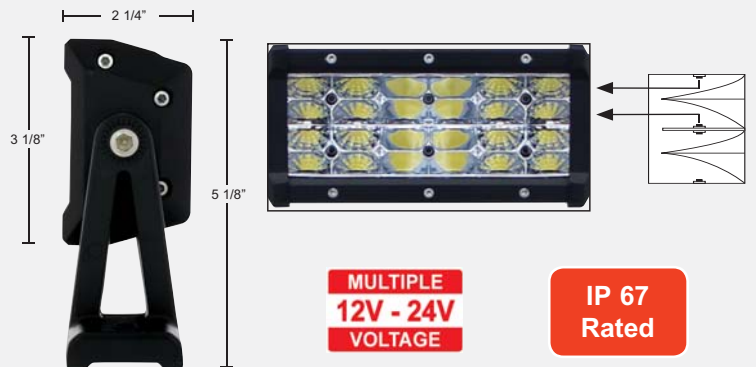

High Power 4 Row LED Light Bar - Reflector Series

Description

- 1.5W High Power LED, 4 Row LED Light Bar
- 10V - 24V Application, Reflector Illumination
- 3 1/8" Tall x 2 1/4" Wide, Light is 5 1/8" Tall with Mounting Bracket
- Available in 6 Different Lengths, Heavy Duty Aluminum Housing, **3 Years Warranty**

Item Number	LEDs	Lumens	Length	Pack
36646 (NEW)	24	2160 lm	8"	1 Pc./Box
36647 (NEW)	48	4320 lm	14"	1 Pc./Box
36648 (NEW)	80	7200 lm	22"	1 Pc./Box
36649 (NEW)	120	10800 lm	32"	1 Pc./Box
36650 (NEW)	160	14400 lm	42"	1 Pc./Box
36651 (NEW)	200	18000 lm	52"	1 Pc./Box