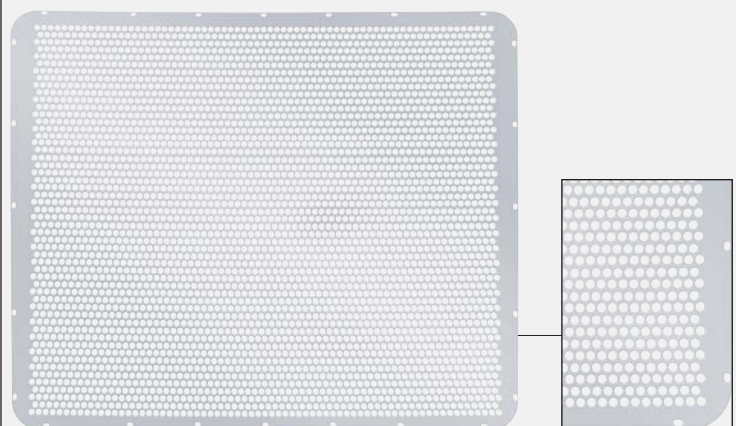

21062 Straight Oval Hole Design

21063 Alternating Round Hole Design