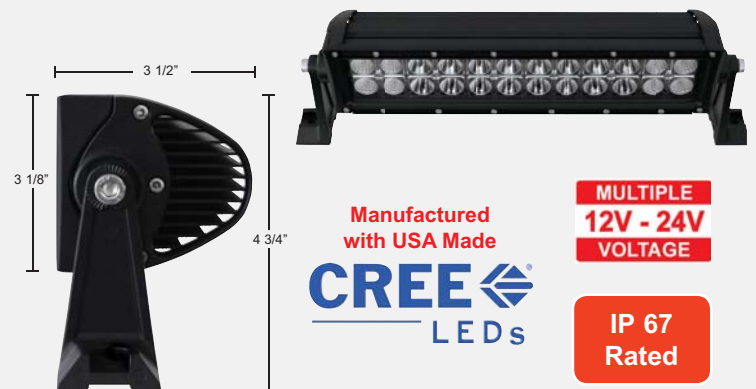

High Power Double Row LED Light Bar

Description

- 3W High Power "Cree" LED, Double Row LED Light Bar
- 12V - 24V Application
- Manufactured with USA Made "Cree" LEDs
- 3 1/8" Tall x 3 1/2" Wide, Light is 4 3/4" Tall with Mounting Bracket
- Available in 6 Different Lengths, Heavy Duty Aluminum Housing, **3 Years Warranty**

Item Number	LEDs	Lumens	Length	Pack
36781 (HOT)	12	2640 lm	7 1/2"	1 Pc./Box
36782 (HOT)	24	5280 lm	13 1/2"	1 Pc./Box
36783 (HOT)	40	8800 lm	21 1/2"	1 Pc./Box
36784 (HOT)	60	13200 lm	31 1/2"	1 Pc./Box
36785 (HOT)	80	17600 lm	41 1/2"	1 Pc./Box
36786 (HOT)	96	21120 lm	50 1/2"	1 Pc./Box